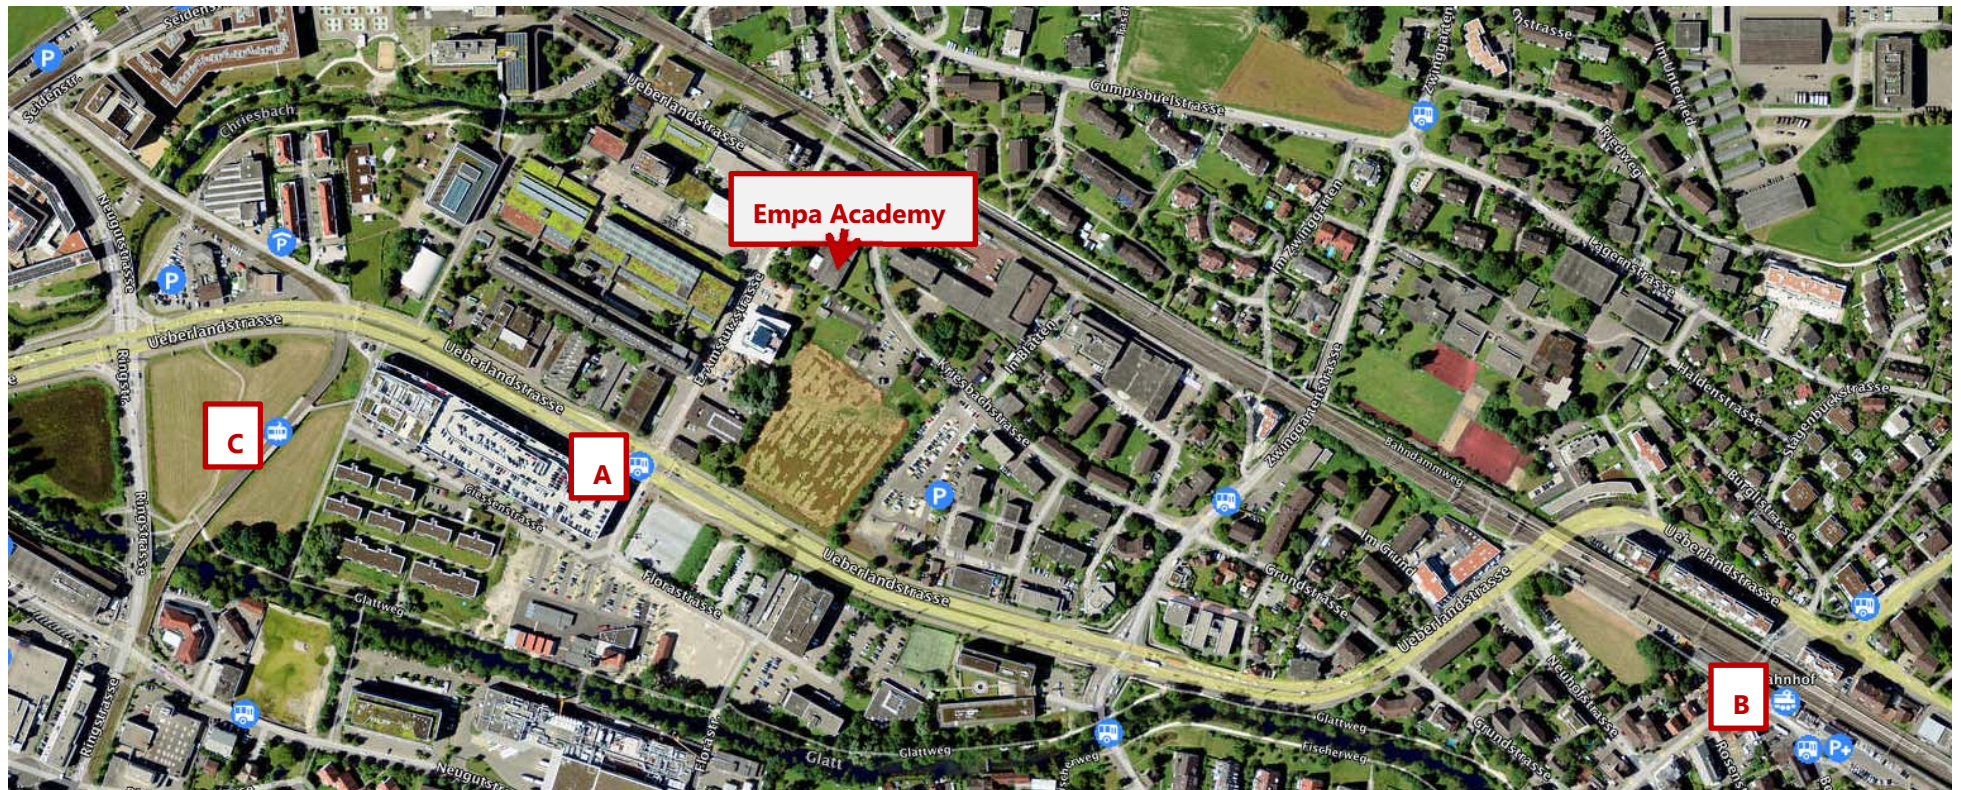

## How to get there

### Public transfer

A: Bus stop: Empa, Dübendorf, BUS 760

B: Train station Dübendorf

C: Tram station: Dübendorf, Giessen, Tram 12

Public transport online timetables: <https://www.sbb.ch/en/>